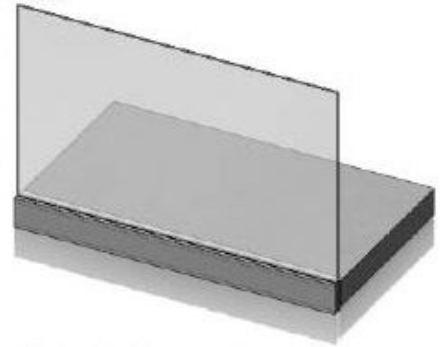

euroglass australia

New Product news

EUROGLASS CONCEALED FACE FIX BALUSTRADE SYSTEM

Euroglass Australia is excited to introduce the latest system for face fixing of frameless glass internal & external balustrade as well as pool fencing.

- Side fixing means no waterproof membrane is broken in the installation
- Able to be fixed to steel, timber or concrete slabs as thin as 150mm
- Easy installation and simple adjustment
- Streamlined and elegant, perfectly suited to both the minimalistic aspect of modern architectural as well as a discreet addition to traditional style homes
- Available in Mill (stock), Anodised and Powdercoat finishes
- Suitable for high wind areas