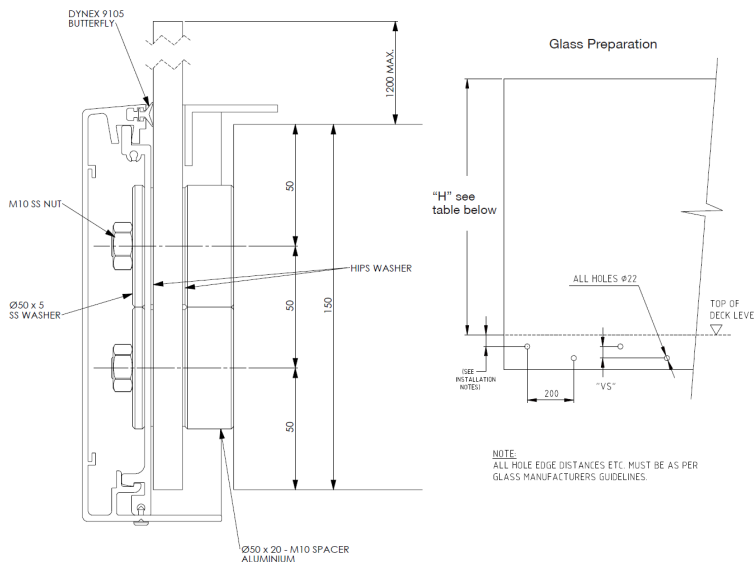

- Side fixing means no waterproof membrane is broken in the installation
- Able to be fixed to steel, timber or concrete slabs as thin as 150mm
- Easy installation and simple adjustment
- Streamlined and elegant, perfectly suited to both the minimalistic aspect of modern architectural as well as a discreet addition to traditional style homes
- Available in Mill (stock), Anodised and Powdercoat finishes
- Suitable for high wind areas